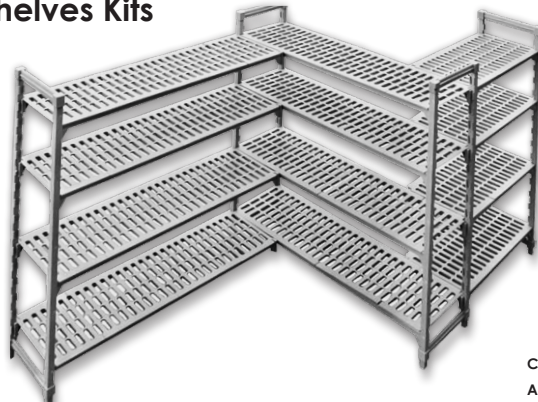

Poly Coated Steel with Vented Shelves Kits

CODE	DESCRIPTION	PRICE
4 Tier Vented Shelving Kit		
PSU18/36	910x455x1800	$496.00
PSU18/48	1220x455x1800	$571.00
PSU18/60	1525x455x1800	$658.00
PSU18/72	1825x455x1800	$755.00

CODE	DESCRIPTION	PRICE
4 Tier Add-On Vented Shelving Kit		
PSA18/36	910x455x1800	$453.00
PSA18/48	1220x455x1800	$517.00
PSA18/60	1525x455x1800	$610.00
PSA18/72	1825x455x1800	$690.00

CODE	DESCRIPTION	PRICE
Additional Vented Shelves (each)		
PVK18/36	910x455	$107.00
PVK18/48	1220x455	$139.00
PVK18/60	1525x455	$161.00
PVK18/72	1825x455	$172.00
Corner Connectors		
PCC	2x Corner Connectors	$10.00