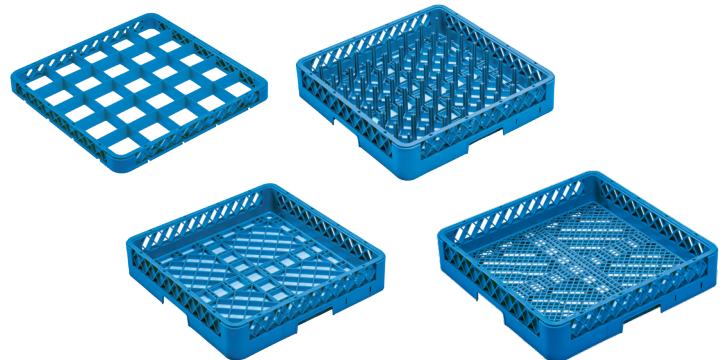

Dishwasher Racks

CODE	INCLUDES	PRICE
JW-252	25 Compartment Dropped Extender 500x500x70	$20.00
JW-B64B	64 Compartment Plate & Tray Rack 500x500x100	$30.00
JW-NS	Open Cup Rack 500x500x100	$30.00
JW-NC	Cutlery Rack 500x500x100	$30.00