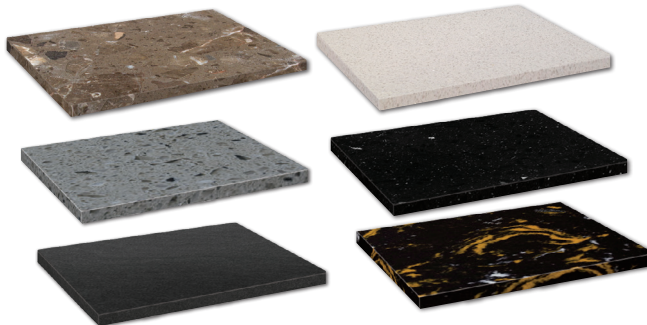

Stone Tops for Mobile Bench with 3 Drawers

CODE	COLOUR	DESCRIPTION	PRICE
FY-RE56BR	Brown	Brown 600x500	\$98.00
FY-RE56W	White	White 600x500	\$98.00
FY-RE56GR	Grey	Grey 600x500	\$98.00
FY-RE56BL	Black	Black 600x500	\$98.00
FY-RE56DGR	Charcoal	Charcoal 600x500	\$98.00
FY-RE56PBL	Black & Gold	Black & Gold 600x500	\$98.00