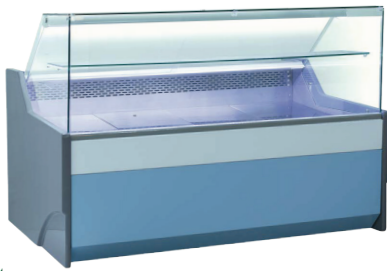

Compact Deli Display

Specifications:

ST15LC 1590x902x1230 | 170kg | 240V | 750W | 10A
ST20LC 1965x902x1230 | 200kg | 240V | 800W | 10A
ST25LC 2590x902x1230 | 260kg | 240V | 1000W | 10A

CODE	DESCRIPTION	PRICE
ST15LC	1590mm Wide | -2°C to +2°C	$4,399.00
ST20LC	1965mm Wide | -2°C to +2°C	$4,899.00
ST25LC	2590mm Wide | -2°C to +2°C	$5,499.00