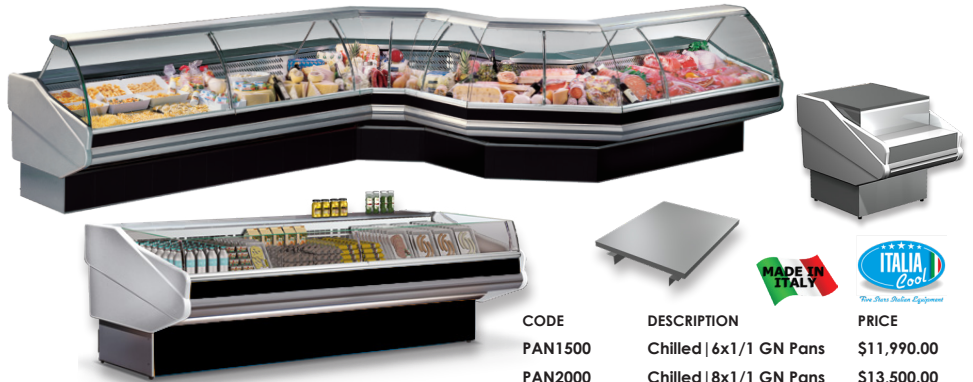

Deluxe Italia Cool Deli Display

Specifications:

PAN1500 1540x1140x1260 | 170kg | 240V | 608W | 10A
PAN2000 2020x1140x1260 | 210kg | 240V | 648W | 10A
PAN2500 2500x1140x1260 | 250kg | 240V | 842W | 10A
CN90E 1440x1440x1260 | 160kg | 240V | 492W | 10A
CN90I 1440x1440x1260 | 160kg | 240V | 459W | 10A
PAN2000SELF 2020x1140x905 | 210kg | 240V | 648W | 10A
PAN-PLC 800x1140x920 | 130kg
PPBBP 600x440x20

CODE	DESCRIPTION	PRICE
PAN1500	Chilled | 6x1/1 GN Pans	$11,990.00
PAN2000	Chilled | 8x1/1 GN Pans	$13,500.00
PAN2500	Chilled | 11x1/1 GN Pans	$13,900.00
CN90E	90° Corner External Glass	$12,999.00
CN90I	90° Corner Internal Glass	$12,990.00
PAN2000SELF	Open Deli Display	$12,900.00
PAN-PLC	Side Cash Counter	$2,969.00
PPBBP	S/S Scale Holder Plate	$499.00