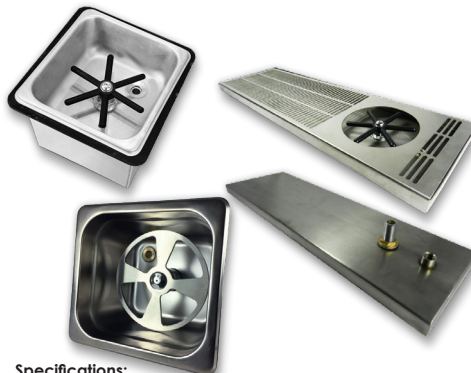

Milk Jug Rinsers

Specifications:

SP-MJR1 160x180x120 | 1.25kg
BS-MJR2 610x178x65 | 0.8kg
BS-MJR3 165x180x100 | 1.25kg

CODE	DESCRIPTION	PRICE
SP-MJR1	Counter Top Model	$409.00
BS-MJR2	Counter Top Model	$599.00
BS-MJR3	Bench Insert Model	$409.00