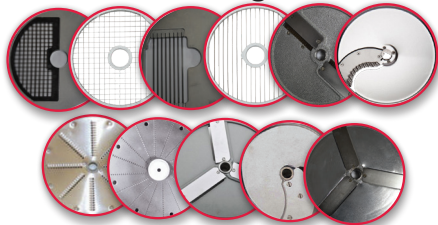

VC Cutting Discs - 205mm Diamond Cutting Surface

CODE	DESCRIPTION	PRICE
DS888	Dicing (Semicircle) 8x8x8mm	$109.00
DS1000	Dicing (Semicircle) 10x10x10mm	$109.00
DS140	Dicing (Semicircle) 14x14x14mm	$109.00
DS2000	Dicing (Semicircle) 20x20x14mm	$109.00
DR888	Dicing (Circle) 8x8x8mm	$139.00
DR1000	Dicing (Circle) 10x10x10mm	$139.00
DR140	Dicing (Circle) 14x14x14mm	$139.00
FS808	French Fries (Semicircle) 8x8mm	$119.00
FS100	French Fries (Semicircle) 10x10mm	$119.00
FR808	French Fries (Circle) 8x8mm	$139.00
FR100	French Fries (Circle) 10x10mm	$139.00
J303	Julienne (Aluminium) 3x3mm	$139.00
J404	Julienne (Aluminium) 4x4mm	$139.00
WA005	Crimping Slicing 3 Blades	$66.00
G002	Grating/Shredding 2mm	$61.00
G003	Grating/Shredding 3mm	$61.00
G005	Grating/Shredding 5mm	$61.00
G007	Grating/Shredding 7mm	$61.00
G010	Grating/Shredding 10mm	$61.00
V001	Fine Grating	$50.00
SP002	Slicer (Carbon) 2mm	$50.00
SP004	Slicer (Carbon) 4mm	$50.00
SS002	Slicer (Aluminium Semicircle) 2mm	$79.00
SS004	Slicer (Aluminium Semicircle) 4mm	$79.00
SS010	Slicer (Aluminium Semicircle) 10mm	$79.00
SA001	Slicer (Aluminium Circle) 1mm	$76.00
SA002	Slicer (Aluminium Circle) 2mm	$76.00
SA004	Slicer (Aluminium Circle) 4mm	$76.00
SA006	Slicer (Aluminium Circle) 6mm	$76.00
SA008	Slicer (Aluminium Circle) 8mm	$76.00
SA010	Slicer (Aluminium Circle) 10mm	$76.00
SA014	Slicer (Aluminium Circle) 14mm	$76.00