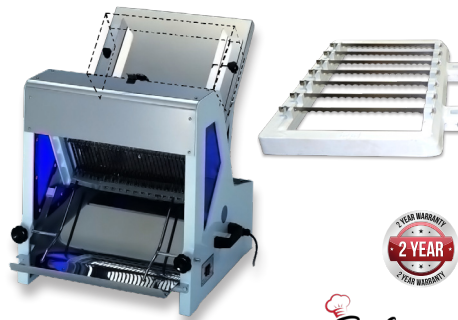

Bread Slicer

Specifications:
JSL-31M 630x630x685 | 70kg | 240V | 200W | 10A

CODE	DESCRIPTION	PRICE
JSL-31M	Bread Slicer Machine - No Blades	$2,250.00
JSL-31M-12	Cutter 31 Knives 12mm	$570.00
JSL-31M-15	Cutter 25 Knives 15mm	$570.00
JSL-31M-20	Cutter 19 Knives 20mm	$570.00
JSL-31M-25	Cutter 15 Knives 25mm	$570.00

BakerMAX